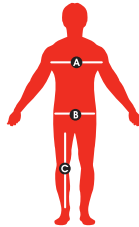

Male

		MEDIUM		LARGE		EXTRA LARGE	
		INCH	CM	INCH	CM	INCH	CM
CHEST A		38-40	97-102	42-44	107-112	46-48	117-122
WAIST B		32-34	81-86	36-38	91-97	40-42	102-107
INSIDE LEG C		32½	83	33	84	33½	84