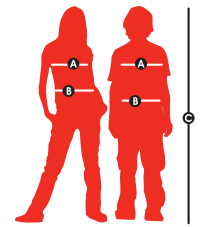

Teen

		TEEN	
AGE		13+	
		INCH	CM
CHEST A		33½	85
WAIST B		27½	70
HEIGHT C		60-64	152-163