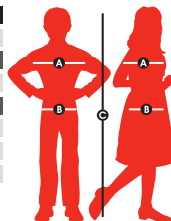

Childs*

AGE	SMALL		MEDIUM		LARGE		
	4-6	7-9	10-12				
WEIGHT	LBS	KILO	LBS	KILO	LBS	KILO	
		35-45	16-20	55-73	25-33	74-100	34-45
CHEST A	INCH	CM	INCH	CM	INCH	CM	
	23-25	58-64	27-28½	69-72	30-31½	76-80	
WAIST B	21½-22½	54-57	23½-24½	60-62	25½-26½	64-67	
	HEIGHT C	46-51	115-128	52-57	130-143	58-63	145-158