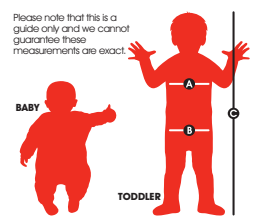

Toddler

AGE	BABY SMALL		BABY MEDIUM		
	0-6 MONTHS	6-12 MONTHS	3-4		
CLOTHING SIZE	TODDLER SMALL		TODDLER MEDIUM		
	LBS	KILO	LBS	KILO	
	30	14	38	17	
WEIGHT (UP TO)	INCH	CM	INCH	CM	
	19½-20½	48-51	21½-22½	53-55	
CHEST A	19-20	50-52	21-22	55-57	
	HEIGHT B	33-35	84-89	38-46	97-117